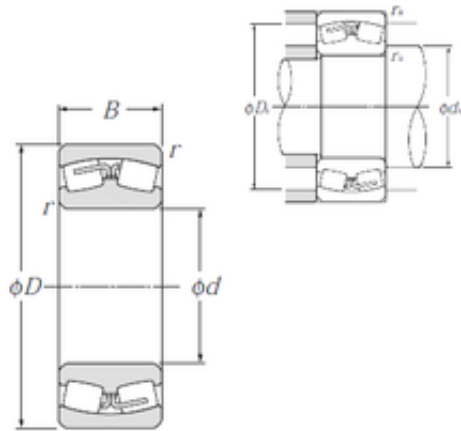

China Rexroth a10vg Hydraulic Pump Su...

22238B NTN Spherical Roller Bearings

22238B Bearing 2D drawings and 3D CAD models

Bearing No. 22238B

Size	190x340x92 mm
Bore Diameter	190 mm
Outer Diameter	340 mm
Width	92 mm
d	190 mm
D	340 mm
B	92 mm
C	92 mm
r min.	4 mm
da min.	208 mm
Da max.	322 mm
ra max.	3 mm
Weight	36,6 Kg
Basic dynamic load rating (C)	1 160 kN
Basic static load rating (C0)	1 810 kN
(Grease) Lubrication Speed	1 200 r/min
(Oil) Lubrication Speed	1 600 r/min
Calculation factor (e)	0,27
Calculation factor (Y0)	2,42
Calculation factor (Y1)	2,47
Category	Bearings
Inventory	0.0
Manufacturer Name	NTN
Minimum Buy Quantity	N/A
Weight / Kilogram	36.4
Product Group	B04311