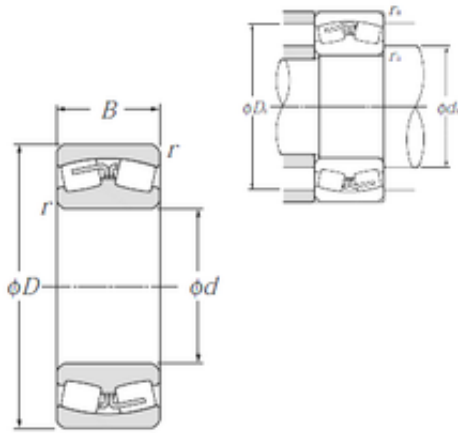

China Rexroth a10vg Hydraulic Pump Su...

23238B Bearing 2D drawings and 3D CAD models

23238B NTN Spherical Roller Bearings

Bearing No. 23238B

Size	190x340x120 mm
Bore Diameter	190 mm
Outer Diameter	340 mm
Width	120 mm
d	190 mm
D	340 mm
B	120 mm
C	120 mm
r min.	4 mm
da min.	208 mm
Da max.	322 mm
ra max.	3 mm
Weight	47,6 Kg
Basic dynamic load rating (C)	1 400 kN
Basic static load rating (C0)	2 330 kN
(Grease) Lubrication Speed	920 r/min
(Oil) Lubrication Speed	1 200 r/min
Calculation factor (e)	0,36
Calculation factor (Y0)	1,85
Calculation factor (Y1)	1,89
Category	Bearings
Inventory	0.0
Manufacturer Name	NTN
Minimum Buy Quantity	N/A
Weight / Kilogram	47.2
Product Group	B04311