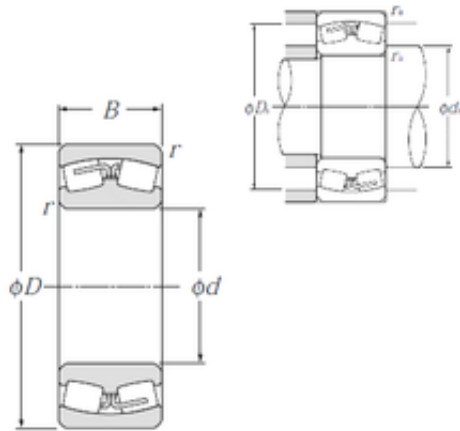

### 24040B NTN Spherical Roller Bearings

Bearing No. 24040B

Size	200x310x109 mm
Bore Diameter	200 mm
Outer Diameter	310 mm
Width	109 mm
d	200 mm
D	310 mm
B	109 mm
C	109 mm
r min.	2,1 mm
da min.	212 mm
Da max.	298 mm
ra max.	2 mm
Weight	31 Kg
Basic dynamic load rating (C)	1 160 kN
Basic static load rating (C0)	2 140 kN
(Grease) Lubrication Speed	1 000 r/min
(Oil) Lubrication Speed	1 300 r/min
Calculation factor (e)	0,35
Calculation factor (Y0)	1,9
Calculation factor (Y1)	1,94

24040B Bearing 2D drawings and 3D CAD models